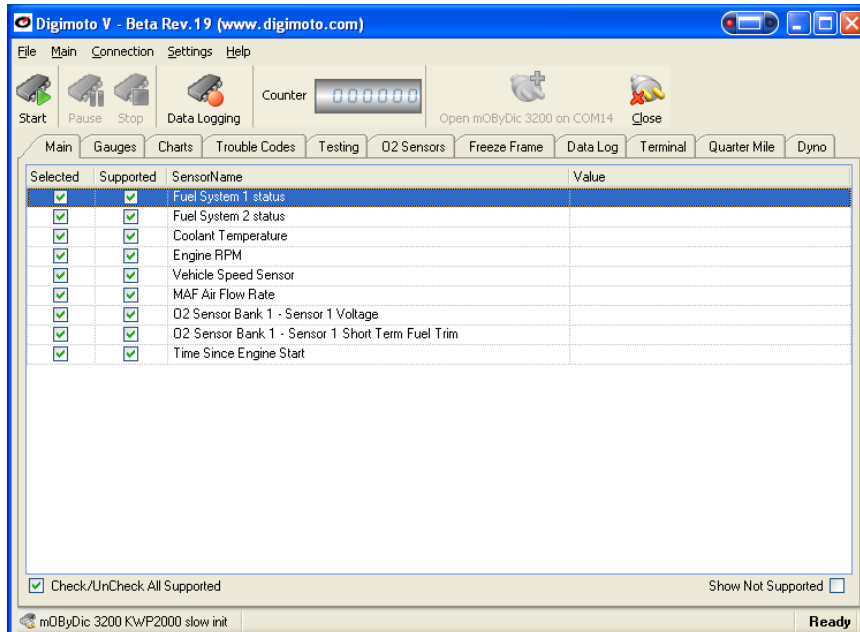

HOW TO DATA LOG

- 1) Once Digimoto is connected following the direction for “Beginning to Use Digimoto 5” you will be at this screen.

- 2) Click the **Data Logging** button at the top, you should begin to see sensor readings.

- 3) You may now move between the **Main**, **Gauges**, and **Charts** screens. Any other tab will pause the sensor readings. Clicking on unsupported items on any of these screens will throw an error like the one below. Click

the button **Remove** to stop trying to read the unsupported item.

- 4) When you are finished logging data, click the **Stop** button at the top of the main screen. Then click the **Data Log** tab to view your log.