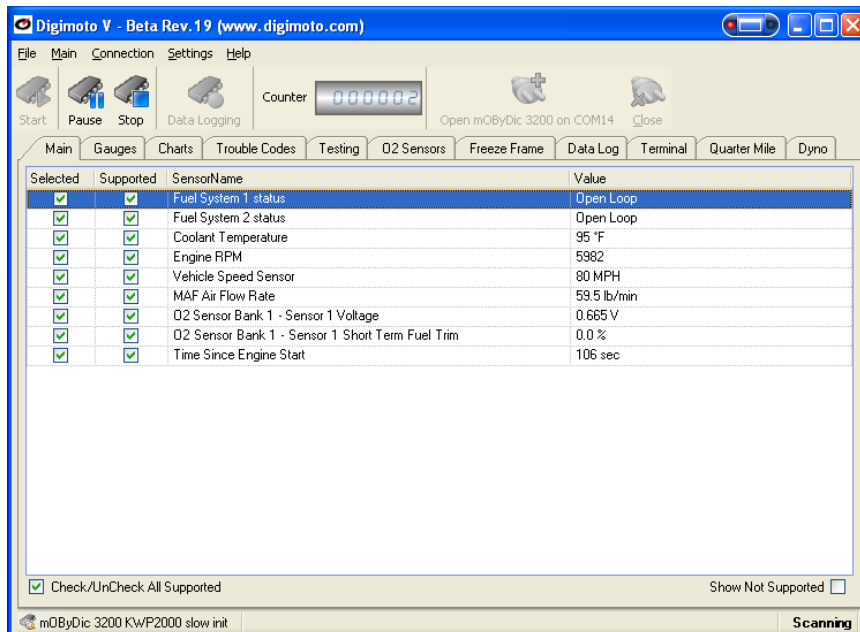

HOW TO DATA LOG

- 1) Once Digimoto is connected following the direction for “Beginning to Use Digimoto 5” you will be at this screen.

- 2) Click the **Data Logging** button at the top, you should begin to see sensor readings.

- 3) You may now move between the **Main**, **Gauges**, and **Charts** screens. Any other tab will pause the sensor readings. Clicking on unsupported items on any of these screens will throw an error like the one below. Click

the button **Remove** to stop trying to read the unsupported item.

- 4) When you are finished logging data, click the **Stop** button at the top of the main screen. Then click the **Data Log** tab to view your log.