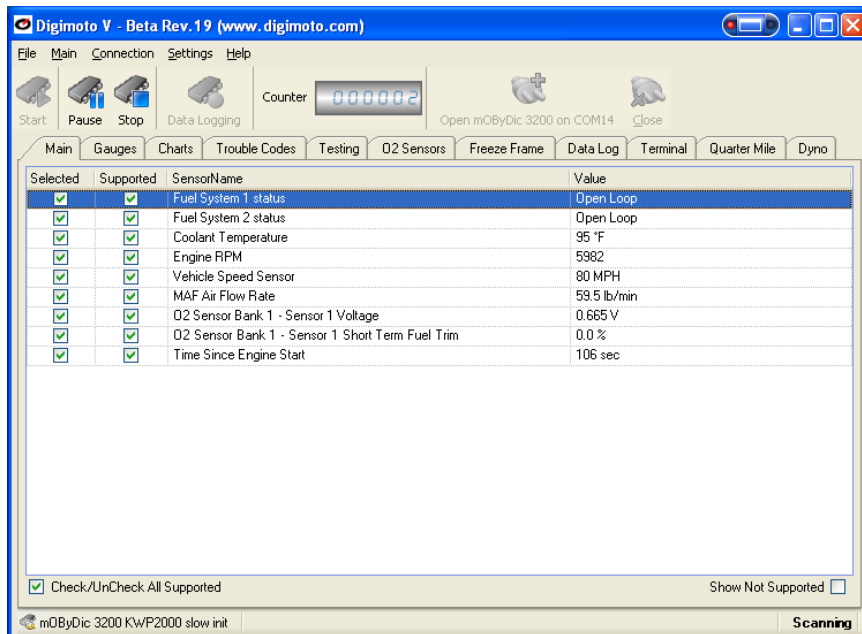

HOW TO DATA LOG

- 1) Once Digimoto is connected following the direction for “Beginning to Use Digimoto 5” you will be at this screen.

- 2) Click the **Data Logging** button at the top, you should begin to see sensor readings.

- 3) You may now move between the **Main**, **Gauges**, and **Charts** screens. Any other tab will pause the sensor readings. Clicking on unsupported items on any of these screens will throw an error like the one below. Click

the button **Remove** to stop trying to read the unsupported item.

- 4) When you are finished logging data, click the **Stop** button at the top of the main screen. Then click the **Data Log** tab to view your log.