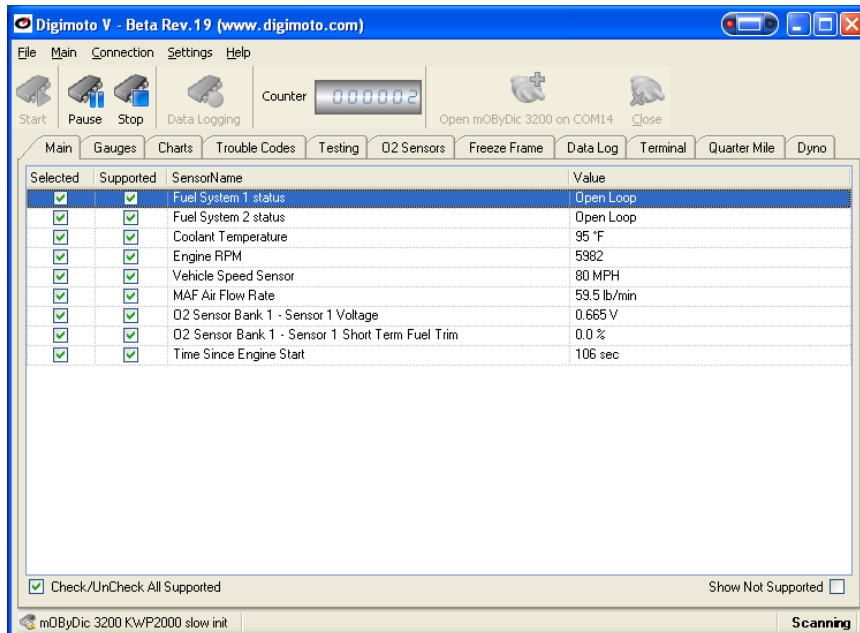

HOW TO DATA LOG

- 1) Once Digimoto is connected following the direction for “Beginning to Use Digimoto 5” you will be at this screen.

- 2) Click the **Data Logging** button at the top, you should begin to see sensor readings.

- 3) You may now move between the **Main**, **Gauges**, and **Charts** screens. Any other tab will pause the sensor readings. Clicking on unsupported items on any of these screens will throw an error like the one below. Click

the button **Remove** to stop trying to read the unsupported item.

- 4) When you are finished logging data, click the **Stop** button at the top of the main screen. Then click the **Data Log** tab to view your log.